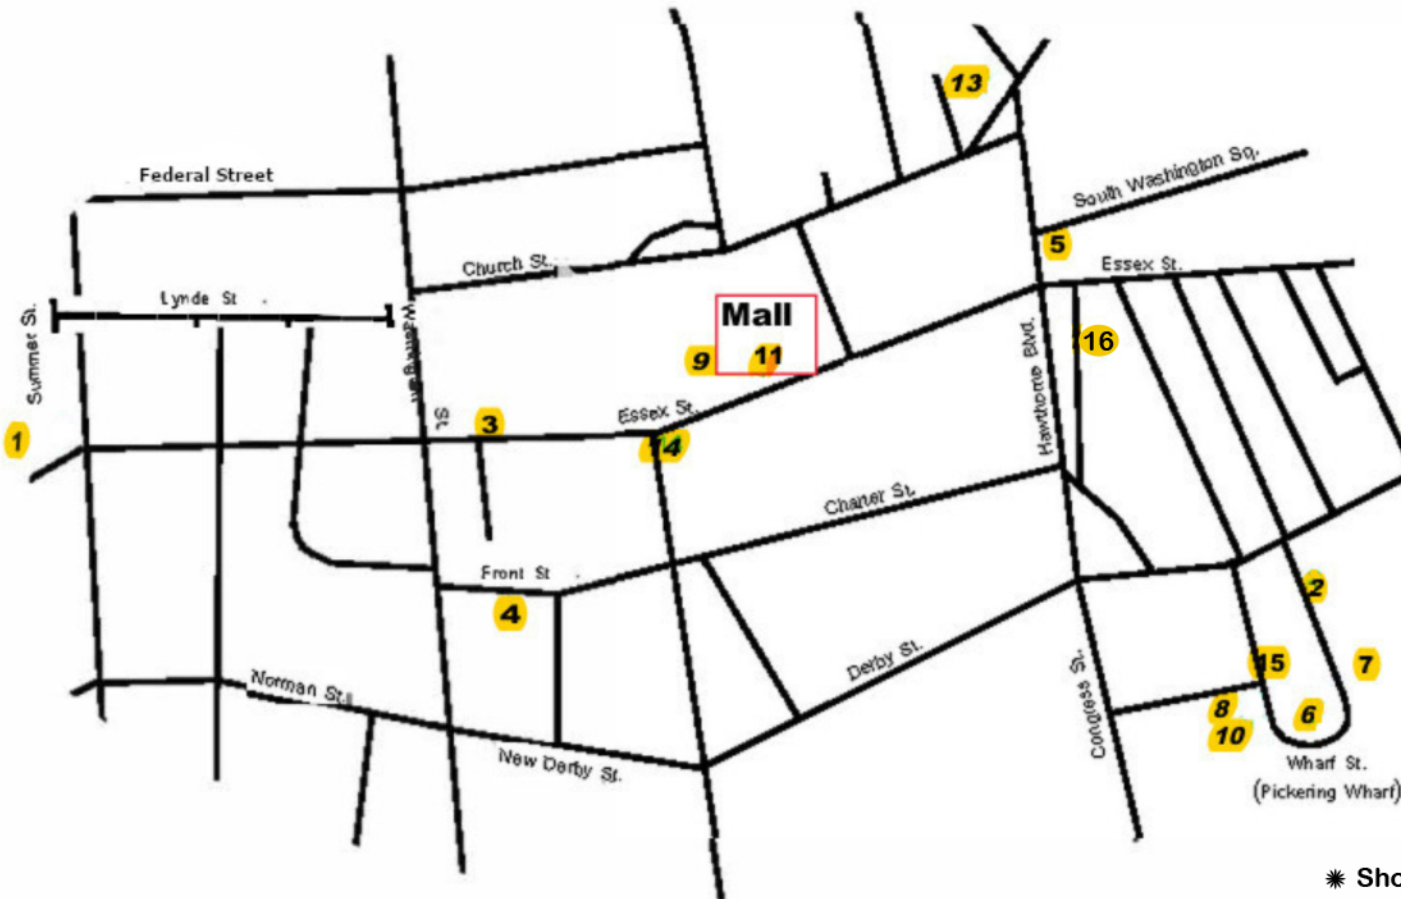

# The Salem Fairy Door Trail

## Fairy Door Hosts

- 1. Salem Witch House**  
*Artist: Harry Lancaster*
- 2. The Marble Faun**  
*Artist: Marcia Nickerson*
- 3. Freaky Elegant**  
*Artist: Kosta Psiakis*
- 4. Maria's Sweet Somethings \***  
*Artist: Marcia Nickerson*
- 5. Hawthorne Hotel \***  
*Artist: Jane Kelly*
- 6. The Happy Sunflower**  
*Artist: Marcia Nickerson*
- 7. Enchanted**  
*Artist: Marcia Nickerson*
- 8. Circle of Stitches**  
*Artist: Marcia Nickerson*
- 9. Coven's Cottage \***  
*Artist: Ko Xanthis*
- 10. The Cauldron Black**  
*Artist: Marcia Nickerson*

\* Shops with special promotions

**11. Witch Pix**  
*Artist: Hope Hitchcock*

**12. 100 Derby General Store \***  
*Artist: Harry Lancaster*

**13. Salem Witch Museum**  
*Artist: Marcia Nickerson*

**14. Modern Millie**  
*Artist: Kendra D'Angora*

**15. The Witchery \***  
*Artist: Marcia Nickerson*

**16. Artemisia Botanicals**  
*Artist: Meghan Kalgren*